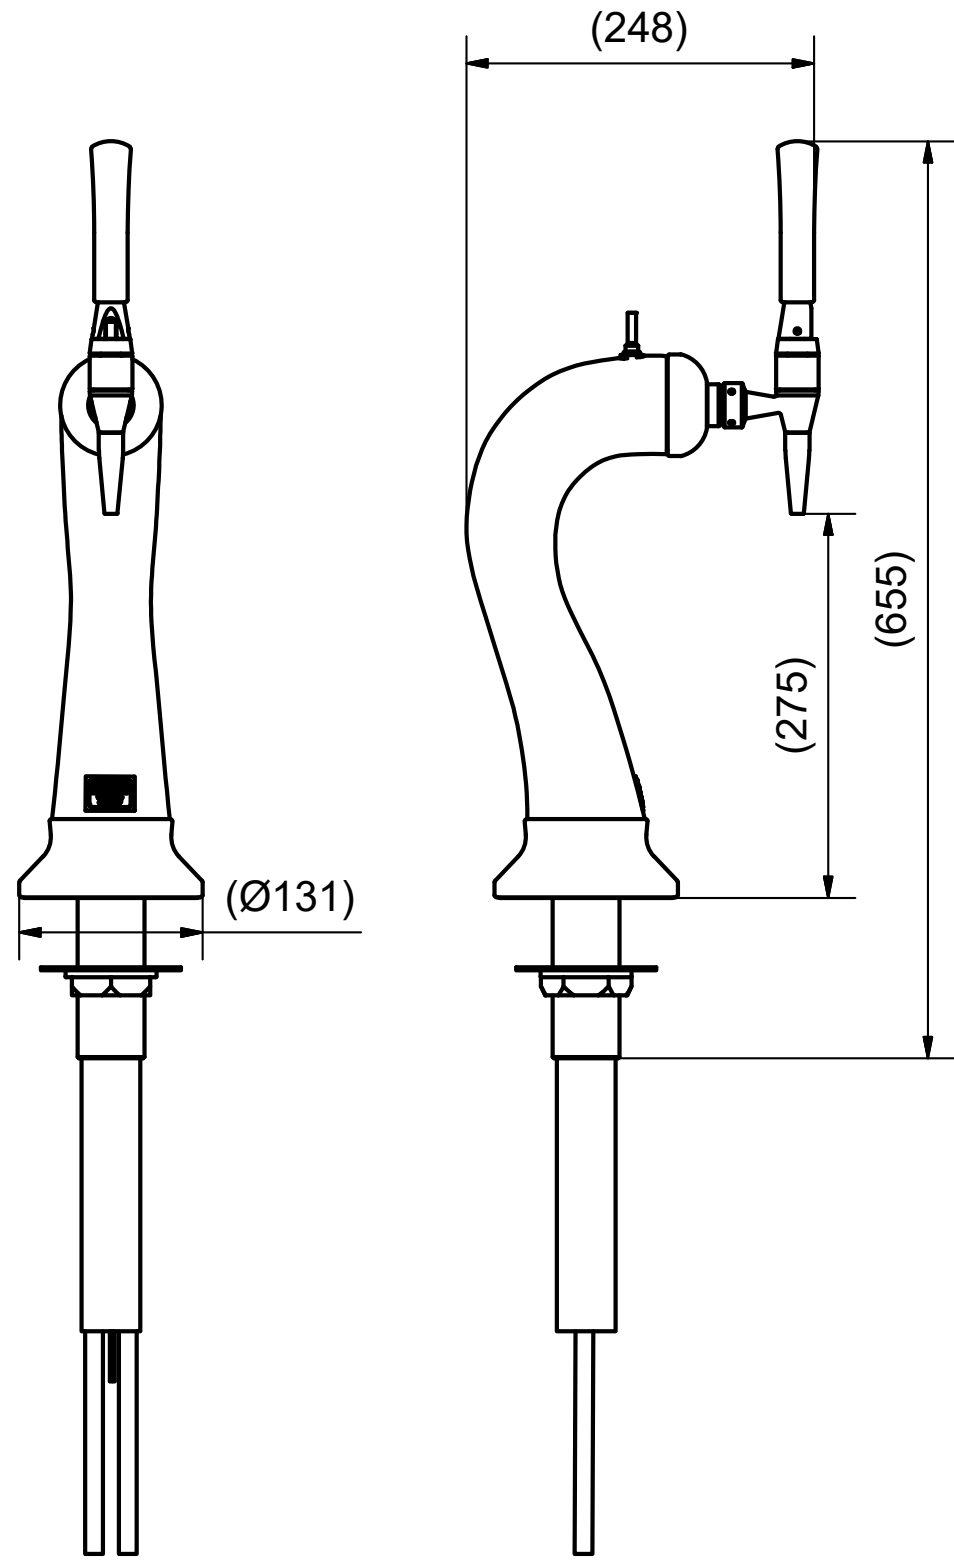

1

2

3

4

A
B
C
D
E
F

A
B
C
D
E
F

		DESCRIPTION	
		Lotus I1, Matt black, T-tap, LED/QC	
		DRW.NO. - REV.	
		11-4025C00	

©